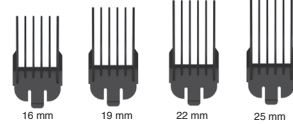

## 9888 WAHL Lithium Ion Trimmer

MODEL/TYPE 9888

Part No. 09888.1010

## 09888-1216 Multi Purpose Grooming Kit

Guide Combs for T-Blade

Guide Combs for Standard Blade

6-Position Guide Comb

2-12 mm

Detailer

Shaver

## 09888-1316 Total Beard Grooming Kit

Beard Guide Combs

Hair Guide Combs

6-Position Guide Comb

2-12 mm

V Trim Guide

2mm