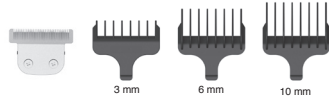

09888-1216 Multi Purpose Grooming Kit

Guide Combs for T-Blade