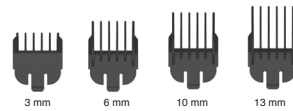

## 9888 WAHL Lithium Ion Trimmer

MODEL/TYPE 9888

Part No. 09888.1010

## 09888-1216 Multi Purpose Grooming Kit

Guide Combs for T-Blade

Guide Combs for Standard Blade

6-Position Guide Comb

2-12 mm

Detailer

Shaver

## 09888-1316 Total Beard Grooming Kit

Beard Guide Combs

Hair Guide Combs

6-Position Guide Comb

2-12 mm

V Trim Guide

2mm